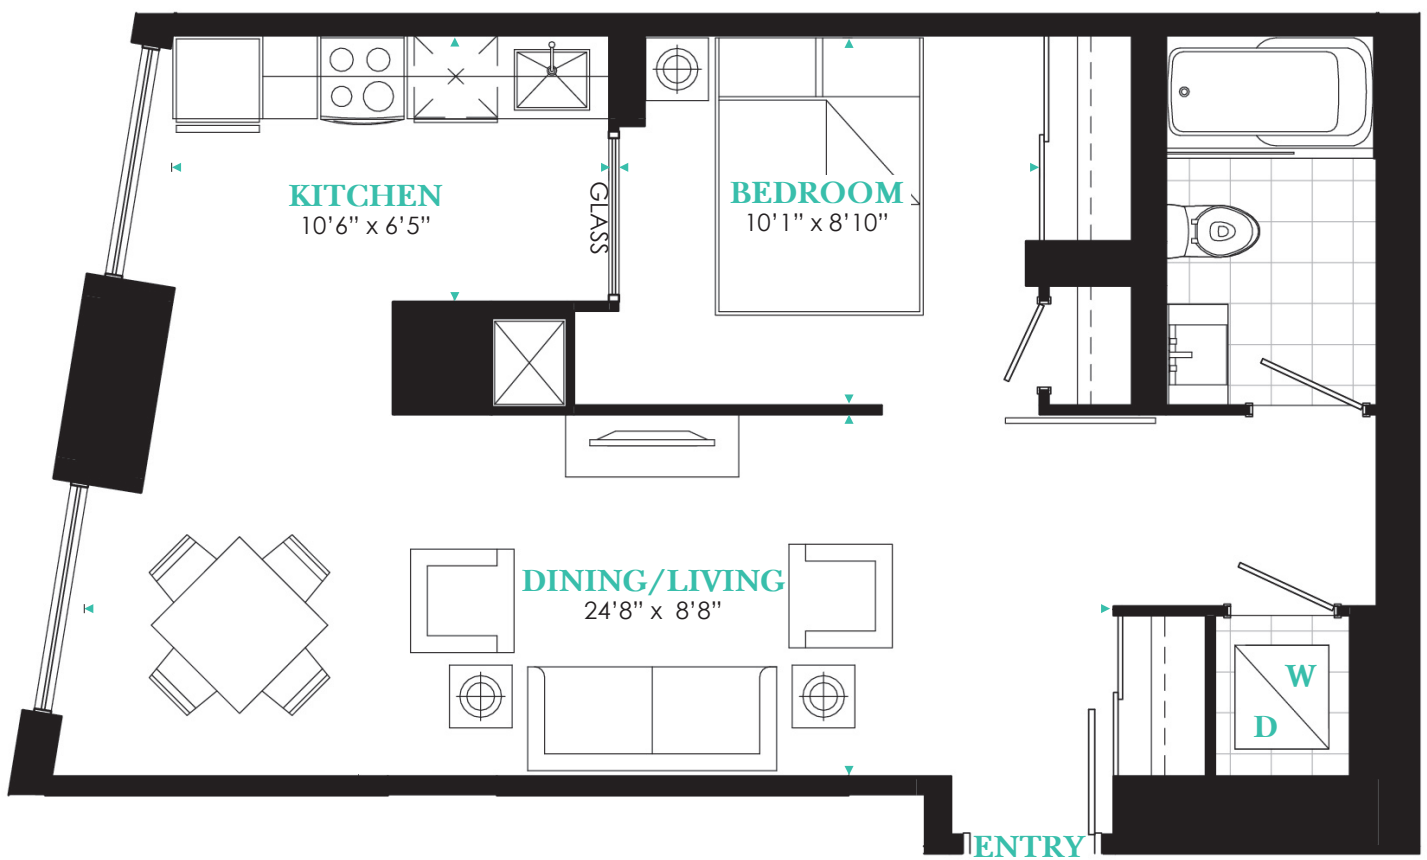

SUITE 305
1 BEDROOM

Suite Area: **618 SQ.FT.**

All areas and stated room dimensions are approximate. Sizes and specifications are subject to change without notice. Actual living area and balcony/terraces may vary from floor stated areas. E. & O.E.